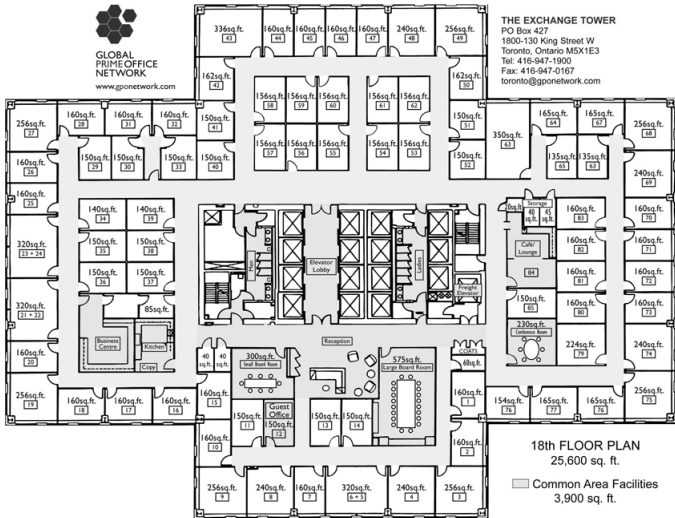

GLOBAL
PRIME OFFICE
NETWORK

www.gponetwork.com

THE EXCHANGE TOWER

PO Box 427
1800-130 King Street W
Toronto, Ontario M5X1E3
Tel: 416-947-1900
Fax: 416-947-0167
toronto@gponetwork.com

18th FLOOR PLAN
25,600 sq. ft.

Common Area Facilities
3,900 sq. ft.